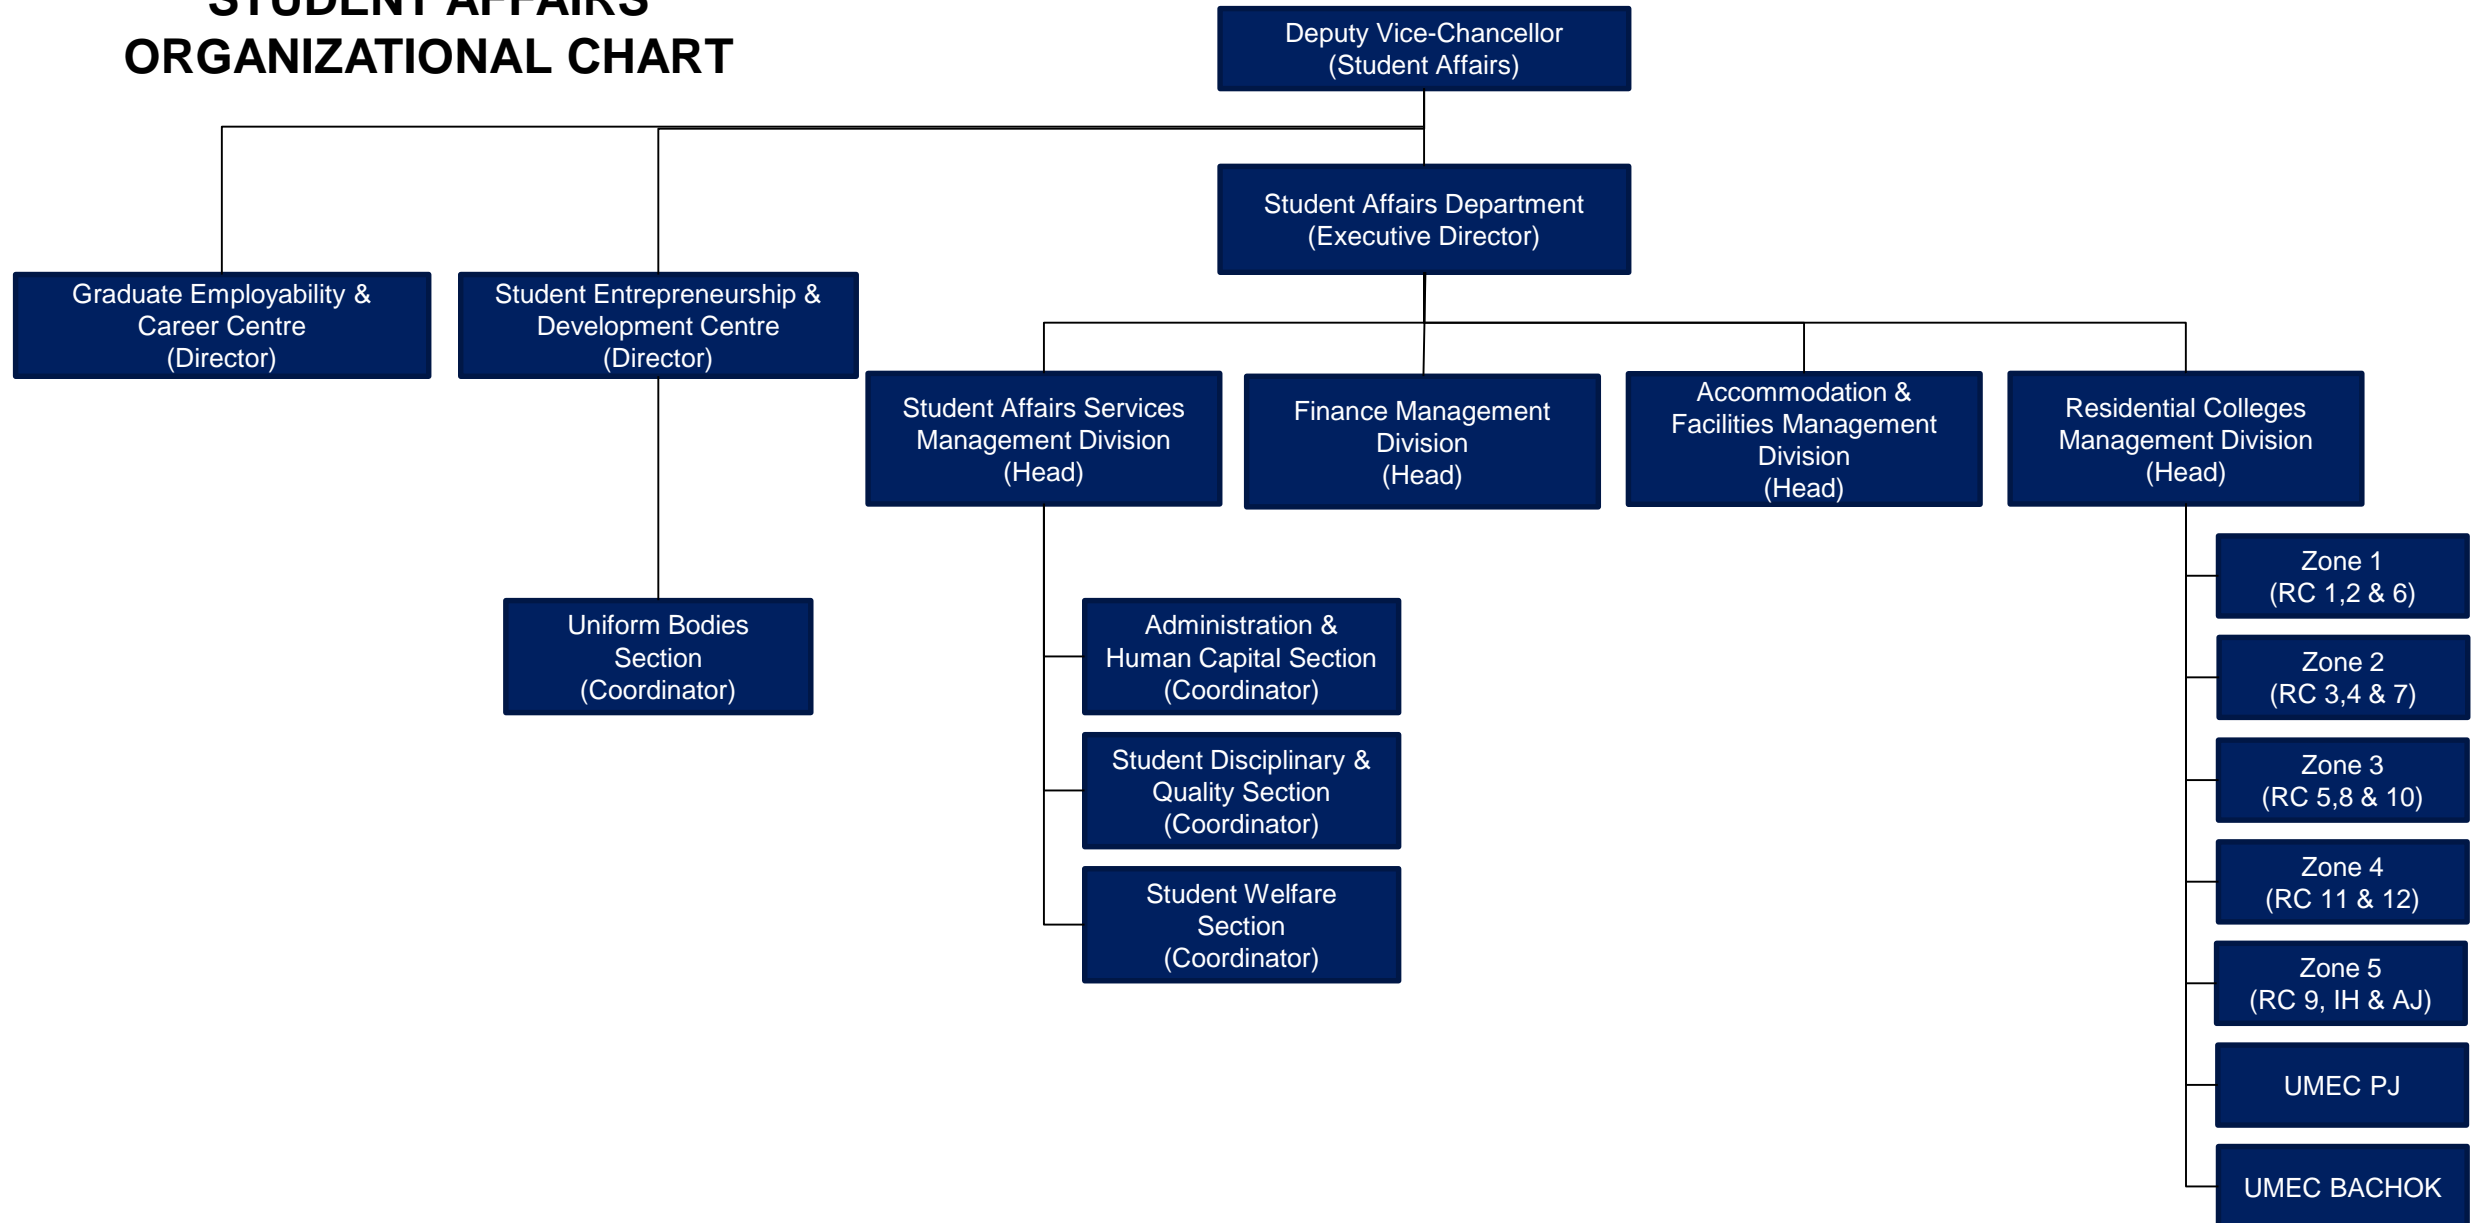

STUDENT AFFAIRS ORGANIZATIONAL CHART