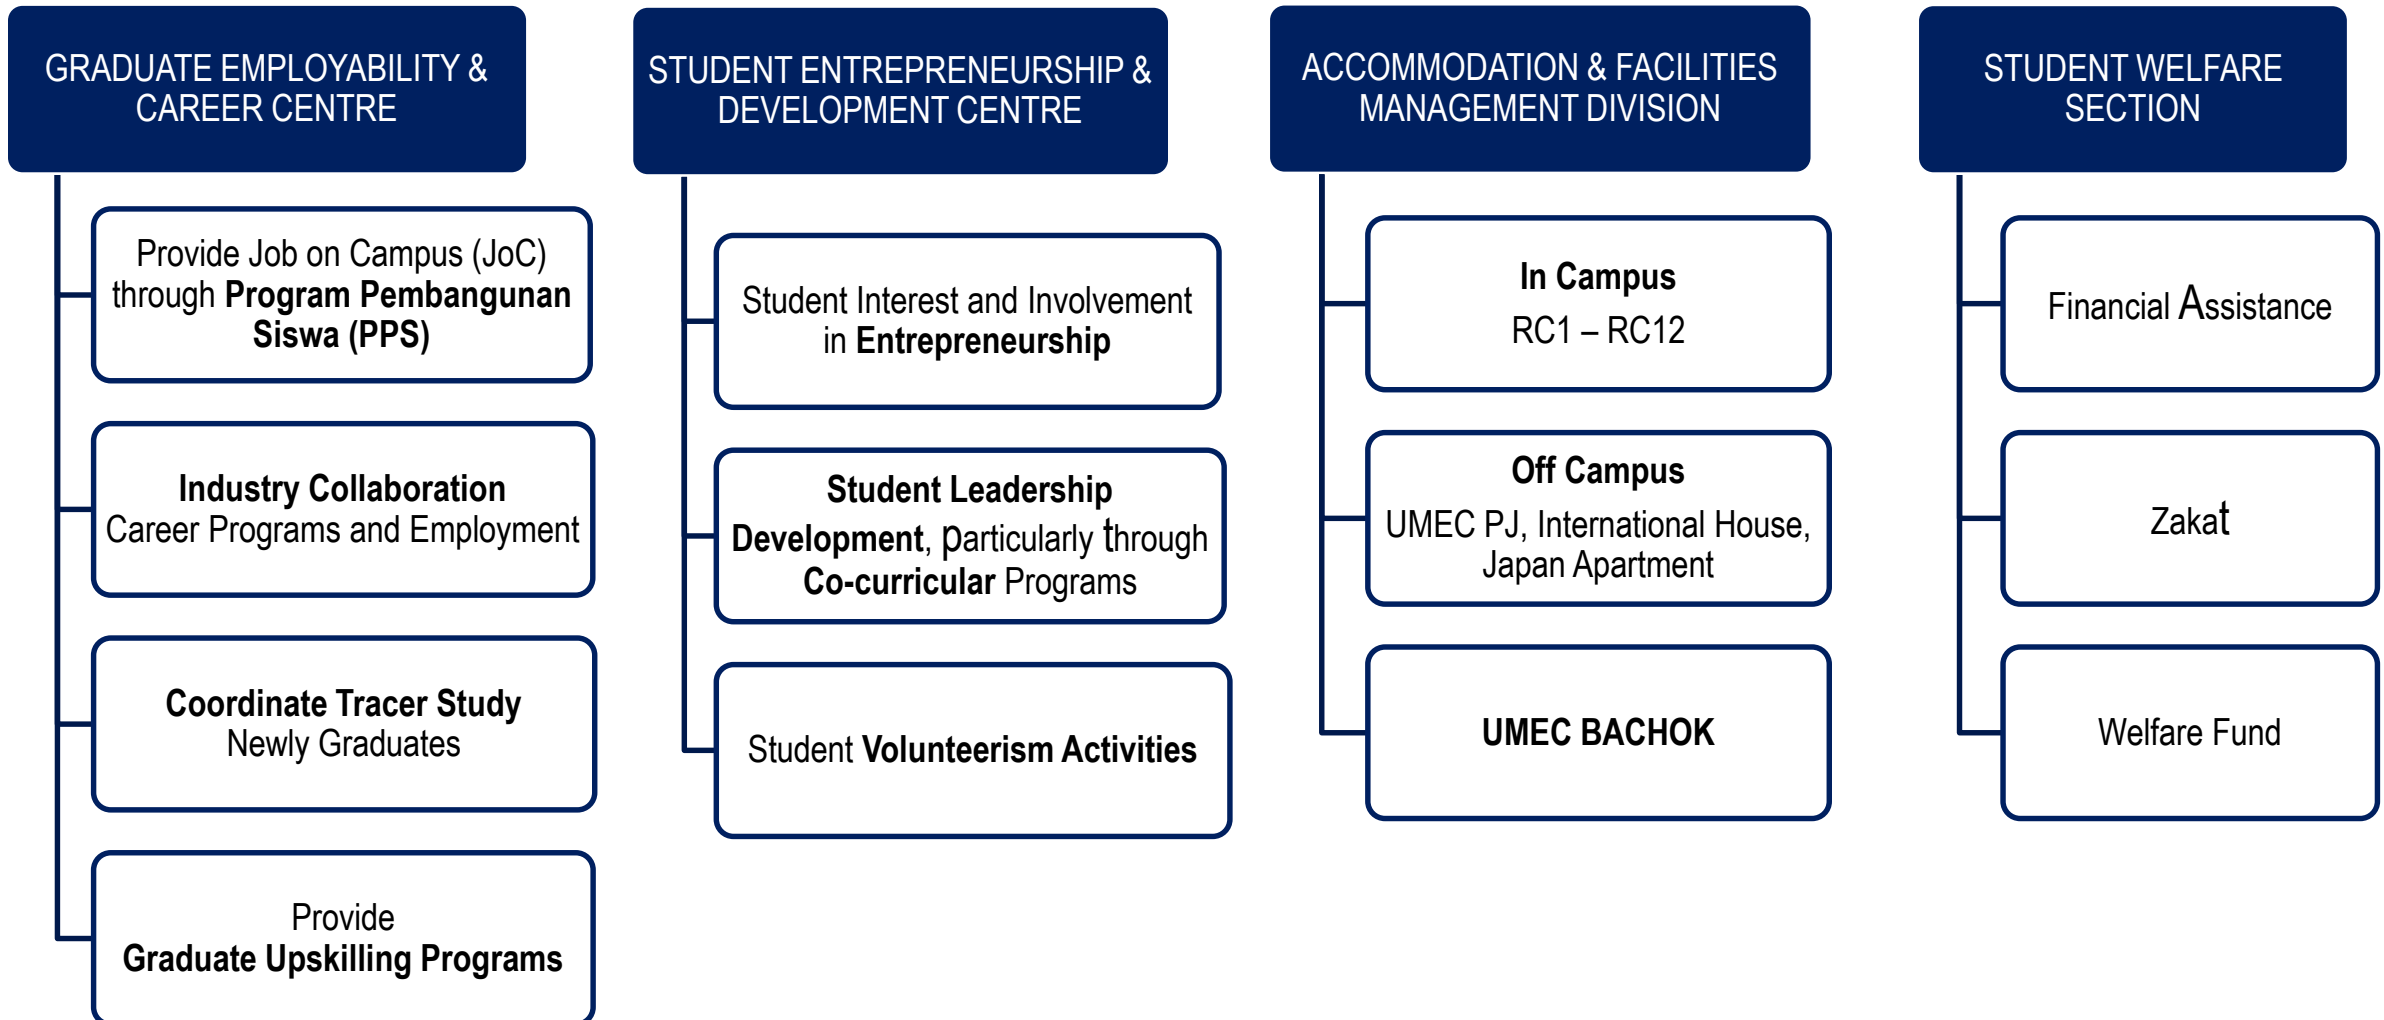

Main Services @ Student Affairs Department