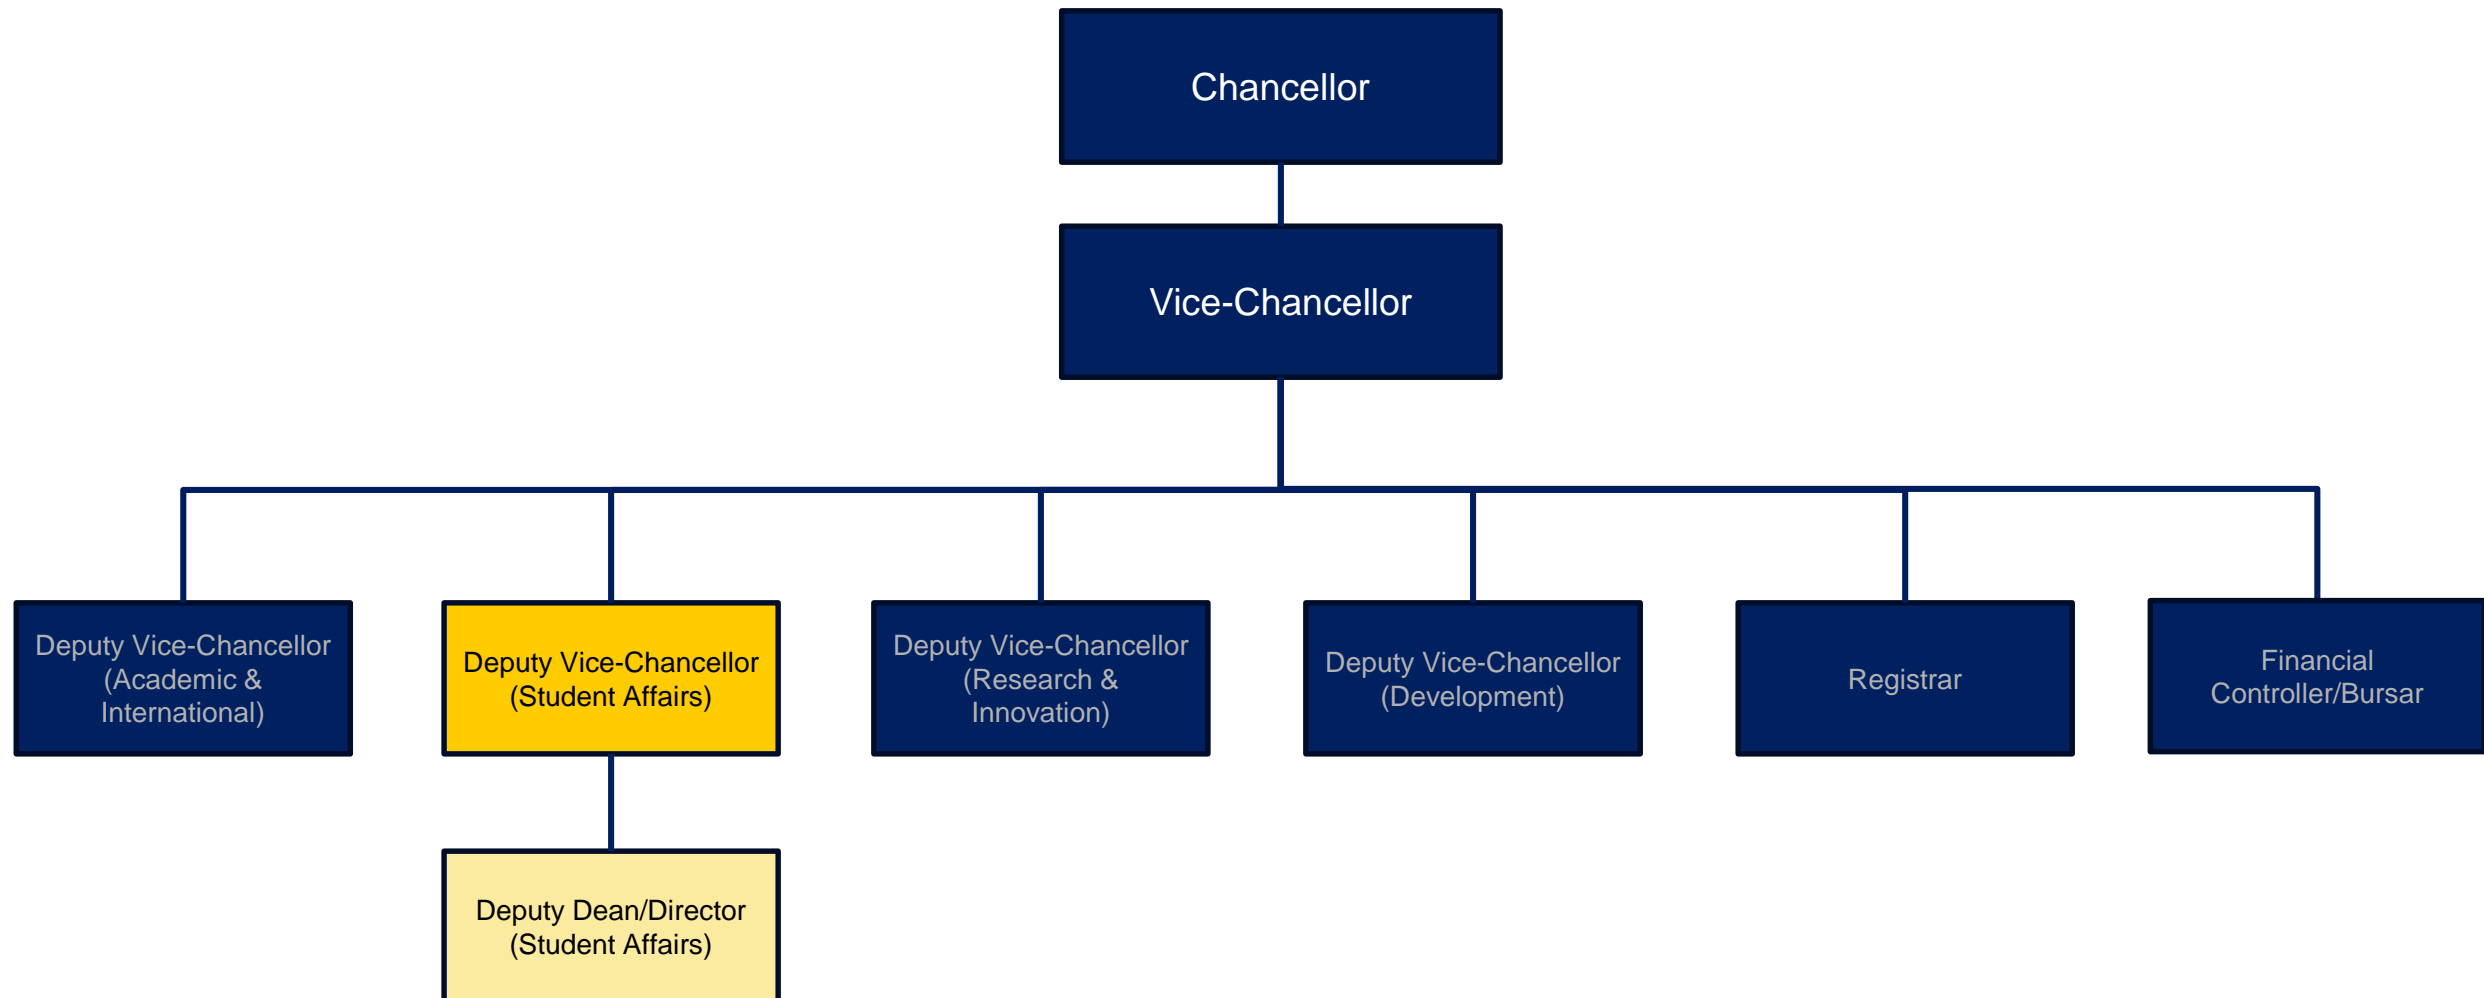

UM ORGANIZATIONAL CHART