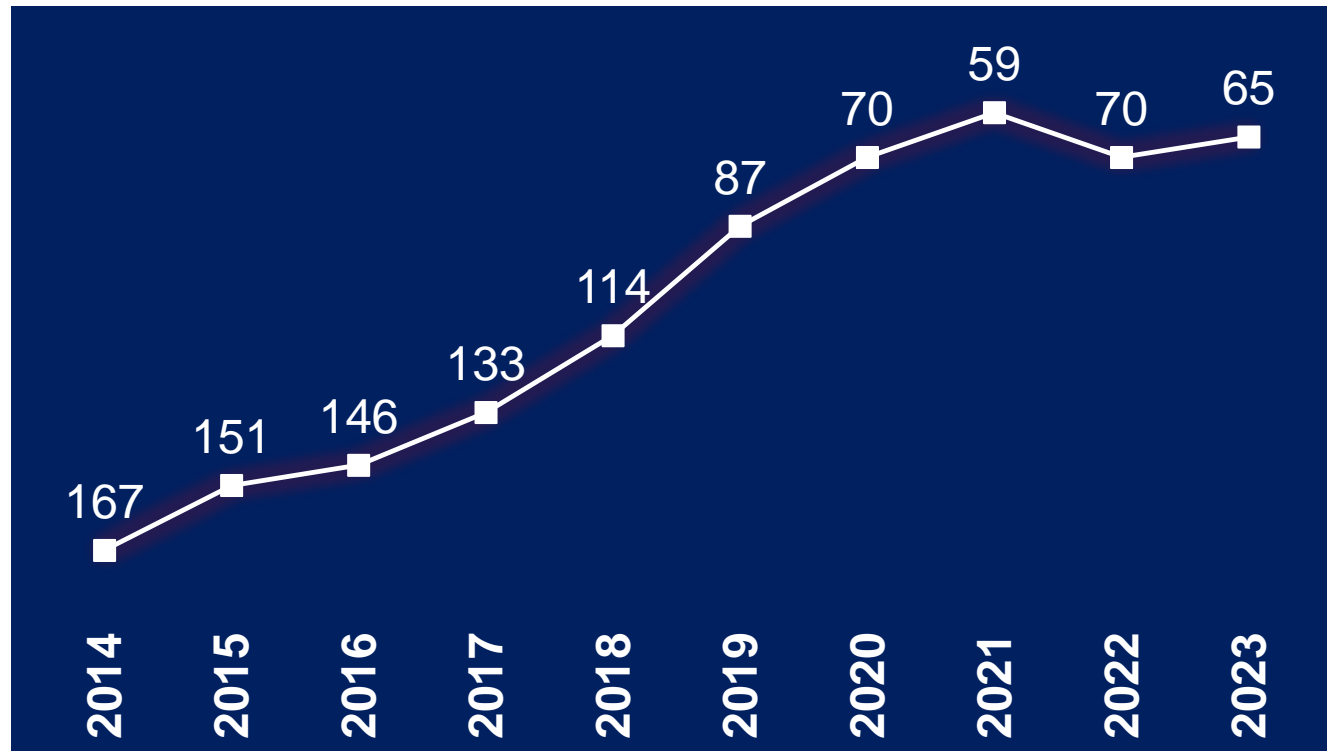

UM's

Performance in QS World University Rankings 2023

QS World University Rankings | 2023

UM's

Performance in THE World University Rankings 2024

2018	2019	2020	2021	2022	2023
351	301	301	301	301	351
-	-	-	-	-	-
400	350	350	350	350	400