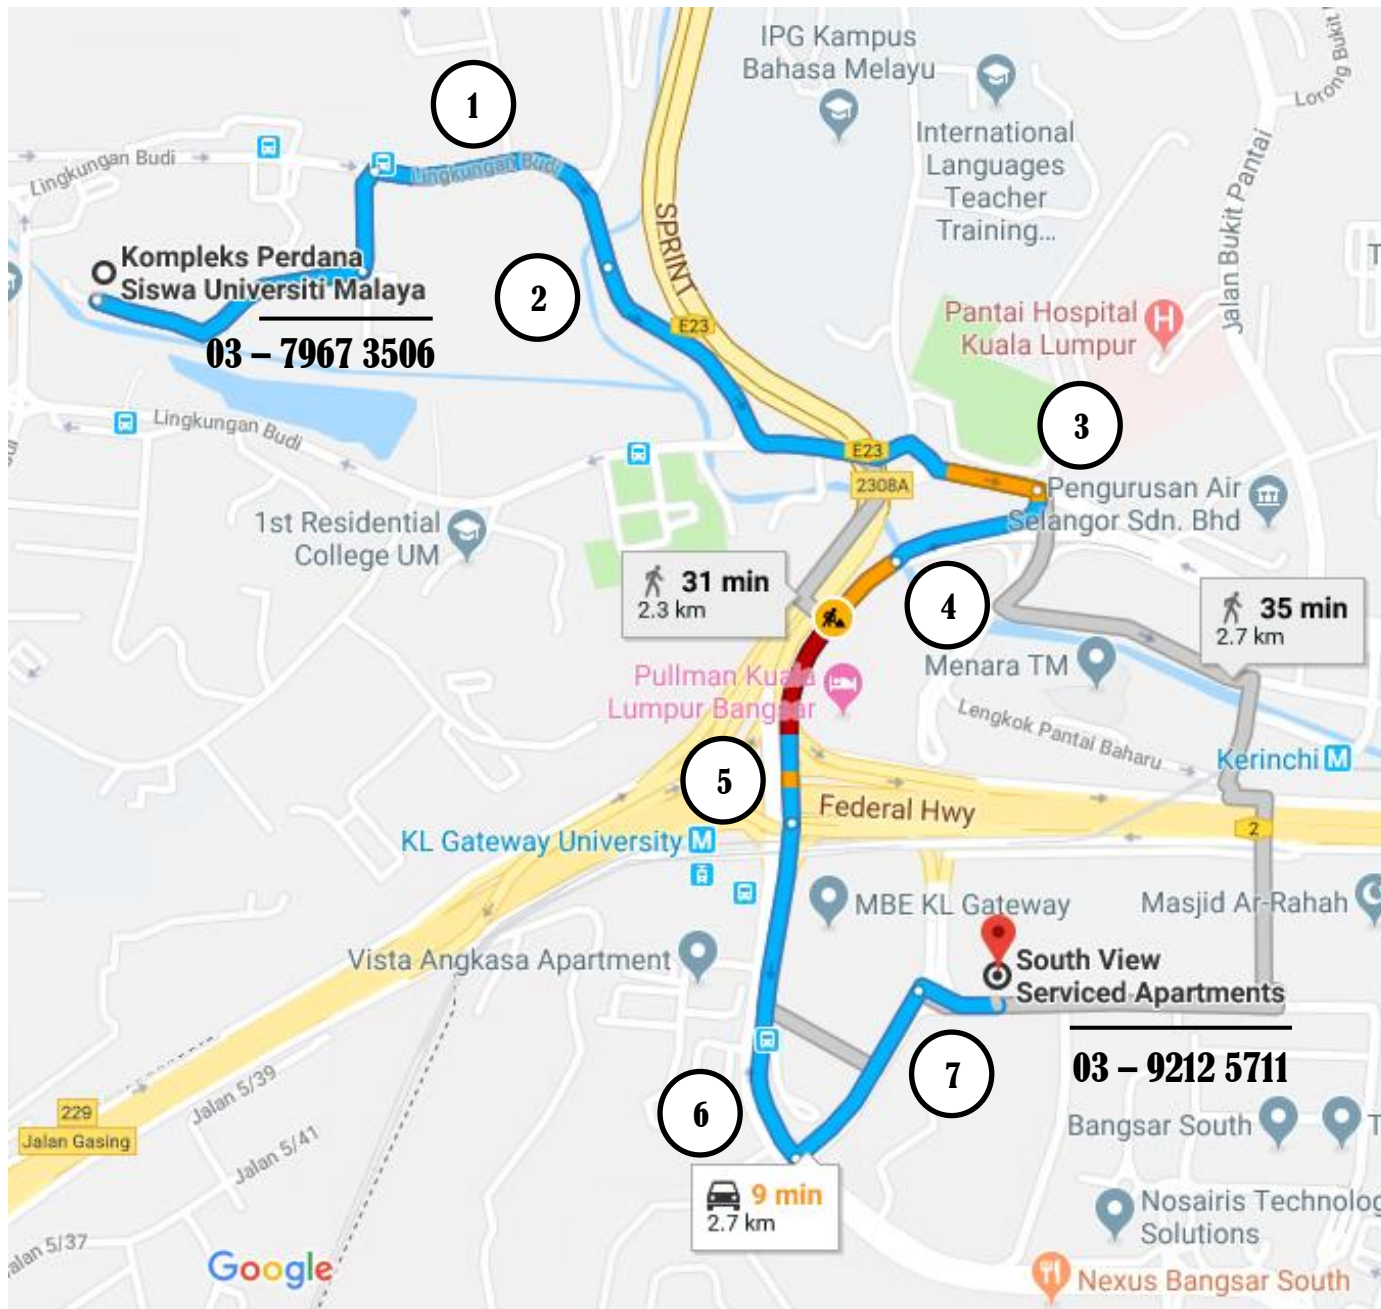

KOMPLEKS PERDANA SISWA UNIVERSITI MALAYA

Jalan Universiti 50603 Wilayah Persekutuan Kuala Lumpur

TO

SOUTH VIEW SERVICED APARTMENT

Jalan Kerinchi, Bangsar South, 51200 Wilayah Persekutuan Kuala Lumpur

DIRECTIONS :

Take Lingkungan Budi to Jalan Pantai Baharu

1. Turn right onto Lingkungan Budi
2. Keep left to stay on Lingkungan Budi
3. Turn right after Amjal Restaurant (on the right)
4. Slight right onto Jalan Pantai Baharu
5. Continue onto Jalan Kerinchi
6. Turn left onto Jalan Kerinchi Kiri
7. Turn right onto Jalan Kerinchi Kiri 3
Destination will on the left